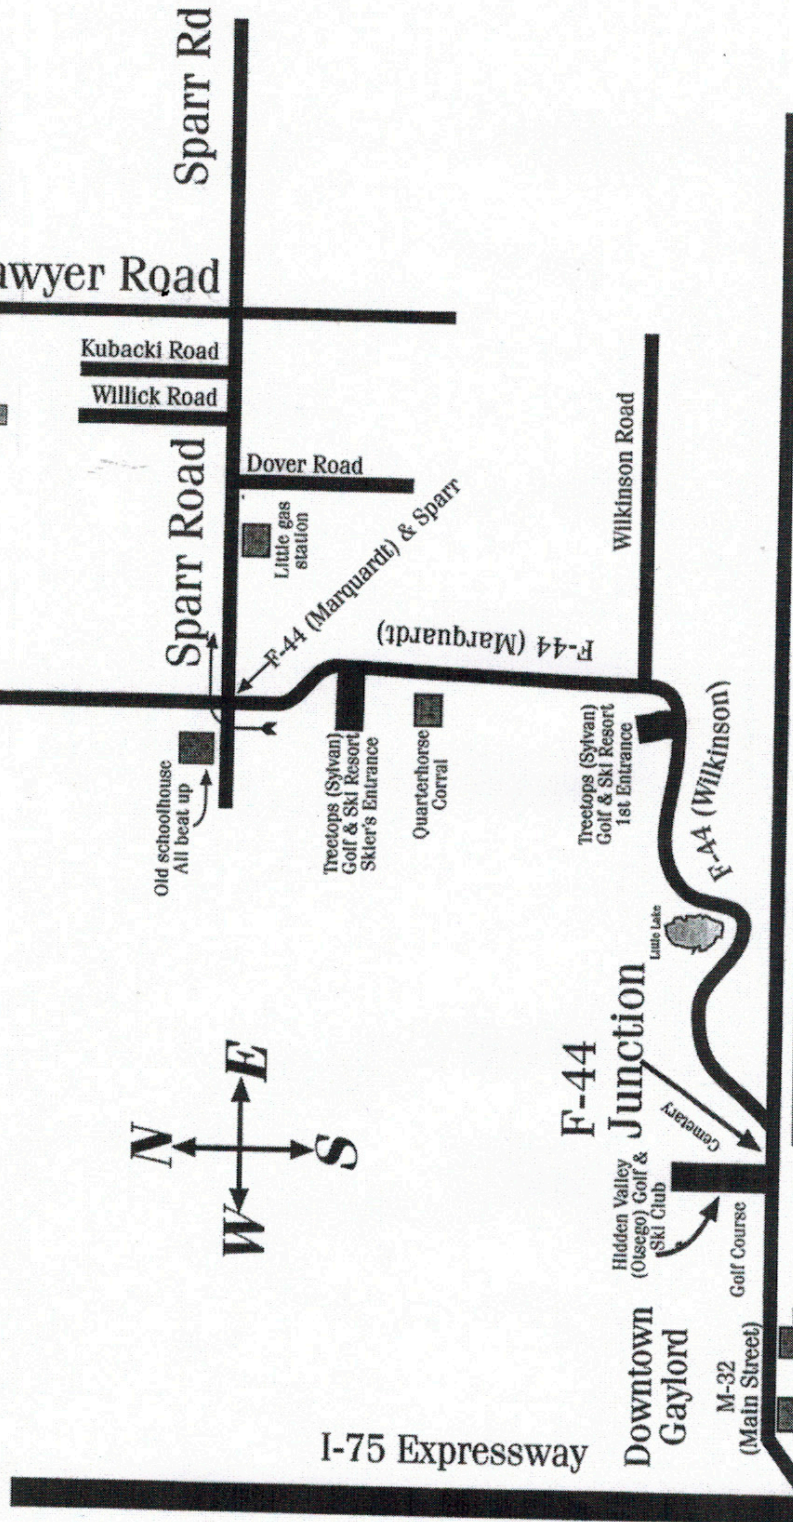

**Chalet Village**  
 2110 Sawyer Road  
 Gaylord, Michigan 49735-9742

Nancy & Floyd Prospero phone: 989-732-4666

**Directions From I-75**  
 Exit #282.  
 Go East on M-32 East (Main Street).  
 Go 1/10th of mile beyond Hidden Valley Golf Club, then  
 Left on F-44 & go 4.5 miles to Sparr Road.  
 Right on Sparr 4.4 miles to Sawyer Road.  
 Left on Sawyer 1 mile. First house on left.  
 (About 11 miles Northeast of downtown Gaylord)

**GAYLORD**